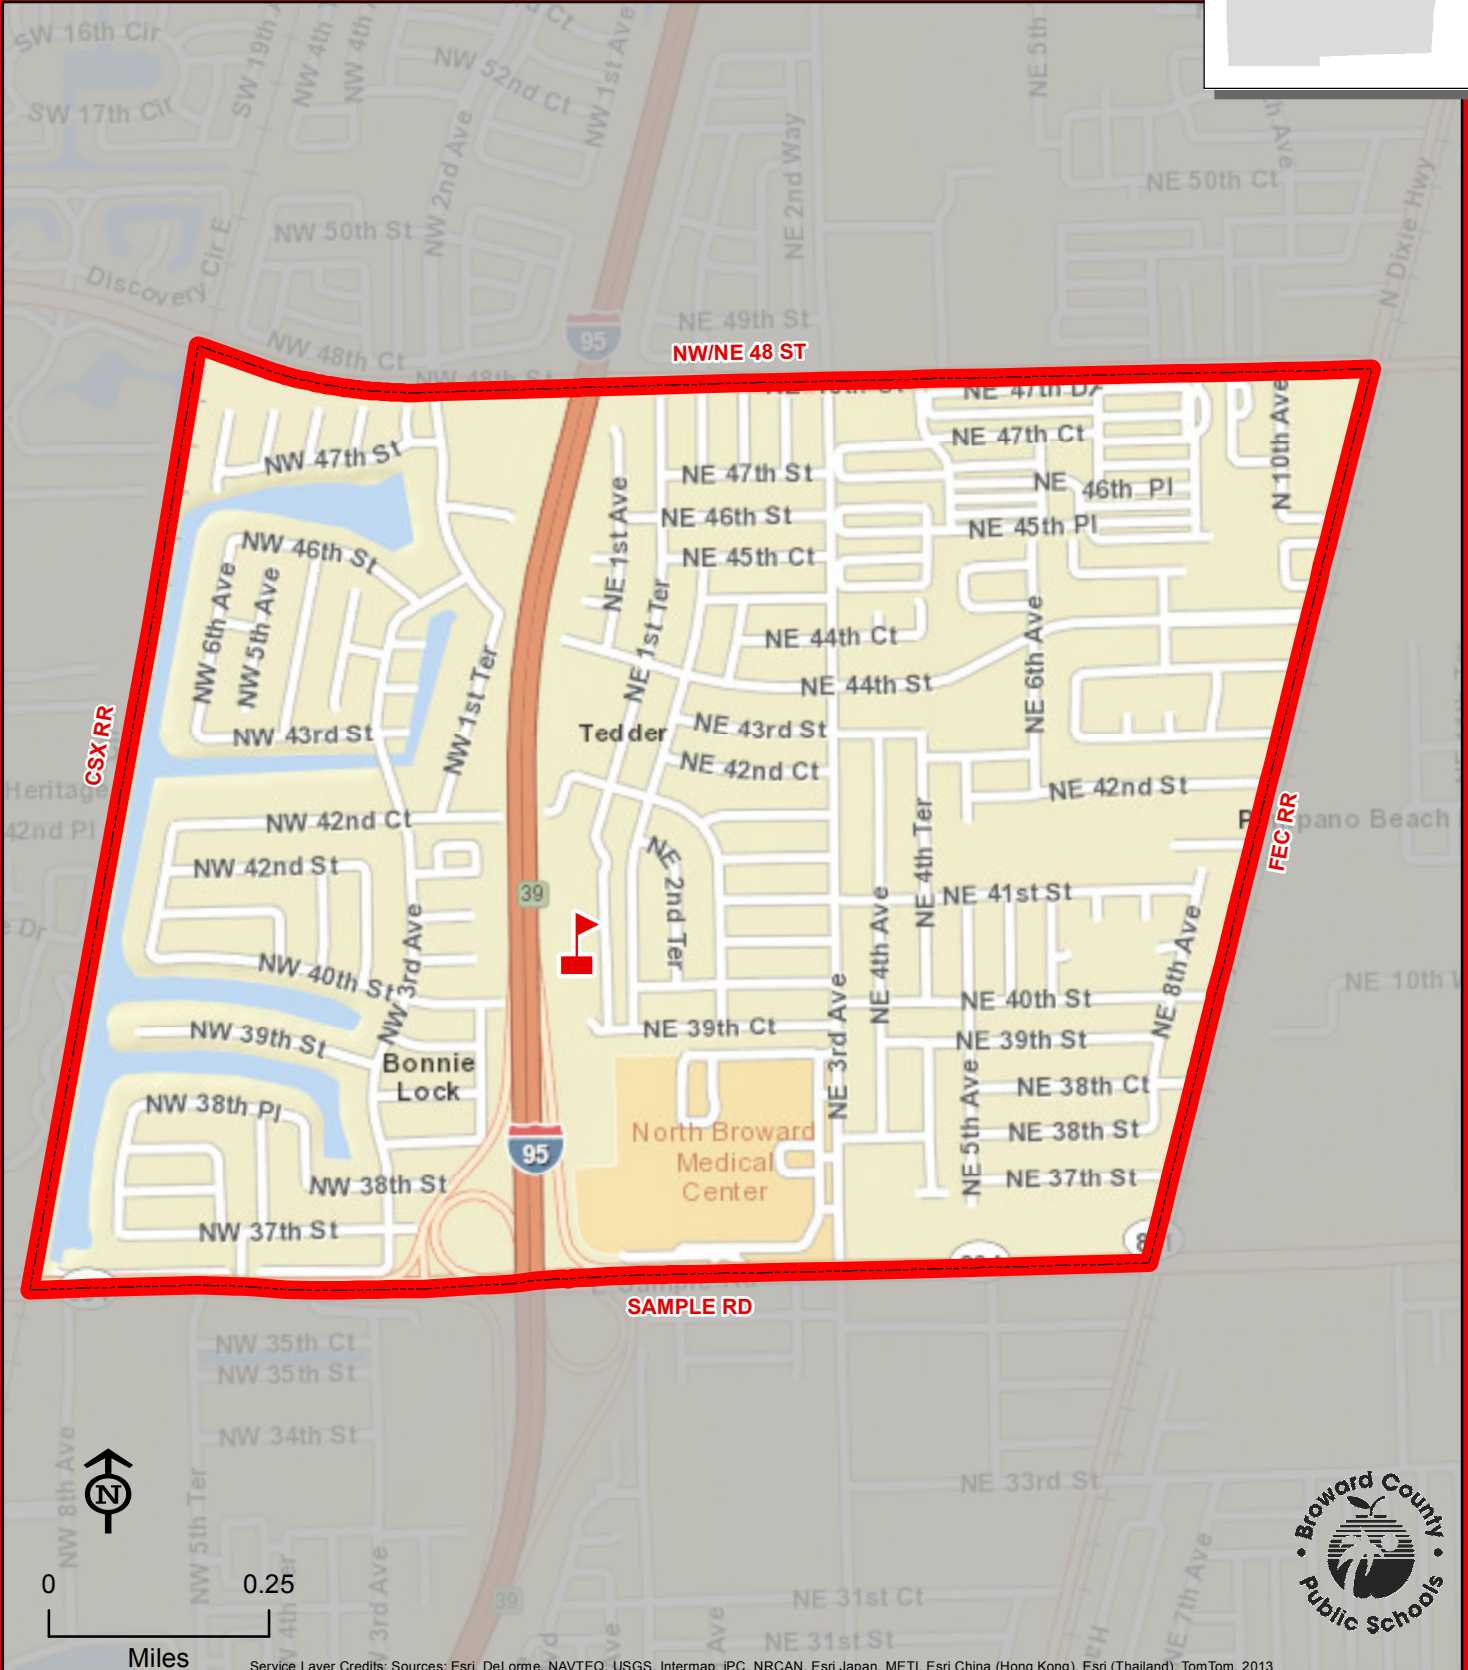

TEDDER ELEMENTARY SCHOOL

4157 NE 1 TERRACE
DEERFIELD BEACH, FLORIDA 33064
754-322-8650

THIS MAP IS FOR CONCEPTUAL PURPOSES ONLY AND SHOULD NOT BE USED FOR LEGAL BOUNDARY DETERMINATIONS